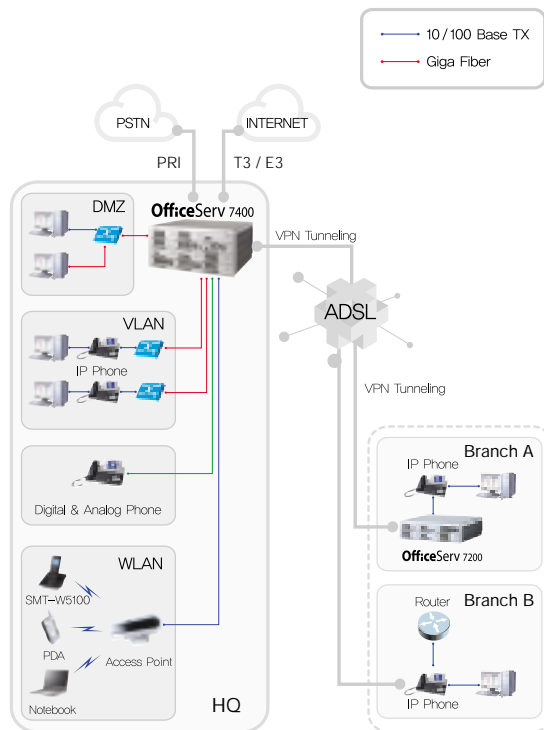

System Configuration

OfficeServ™ is a registered trademark of SAMSUNG ELECTRONICS.
OfficeServ™ is a new brand of SAMSUNG Enterprise IP Solution.